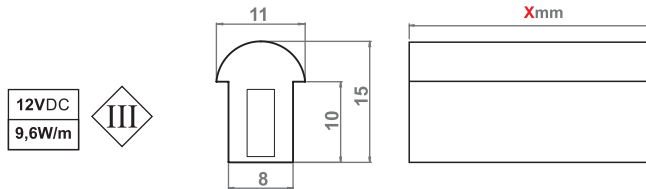

NEON 8x15 FLEX

10.01.89.XY/G/8x15 X: 5 ● Y: 1 ○ 2 ○ 3 ● 4 ● 5 ● 6 ● 8 ○ 9 ●

12VDC
9,6W/m

CW	5200K - 5700K	500 lm/m	60°C - maximum temperature of the LED strip after installation in the furniture board
NW	3500K - 4000K		
WW	2600K - 3100K		
PINK, YELLOW, RED, GREEN, BLUE, VIOLET		20-100 lm/m