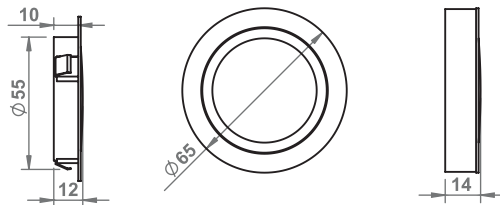

FLEXIBLE LED TAPE

2835-20D || 8mm || 100LED/5m || IP20 || 1,6W/m

2835-60D || 8mm || 300LED/5m || IP44 || 4,8W/m-SILICON

2835-120D || 8mm || 600LED/5m || IP20 || 9,6W/m

3014-60D || 8mm || 300LED/5m || IP20 || 5,6W/m

3014-120D || 8mm || 600LED/5m || IP20 || 11,2W/m

5050-60D || 8mm || 300LED/5m || IP20 || 14,4W/m

5630-60D || 8mm || 300LED/5m || IP20 || 16,0W/m

3014-120 || 8mm || 600LED/5m || IP20 || 11,2W/m -SIDE VIEW

3014-60 || 8mm || 300LED/5m || IP20 || 5,6W/m -SIDE VIEW

RGB-5050-30 || 8mm || 150LED/5m || IP20 || 7,2W/m

RGB-5050-30 || 10mm || 150LED/5m || IP44 || 7,2W/m-SILICON

RGB-5050-60 || 8mm || 150LED/5m || IP20 || 14,4W/m