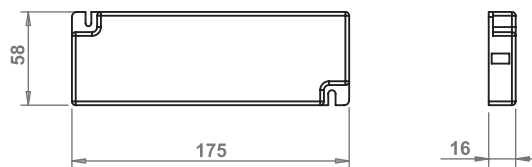

**NEW
2019**

10.04.04/30W/IP44

LED DRIVER 40W /IP44

**NEW
2019**

10.04.04/40W/IP44

IP44 CONNECTOR SOCKETS

**NEW
2019**

IP44 CONNECTOR 3 SOCKETS