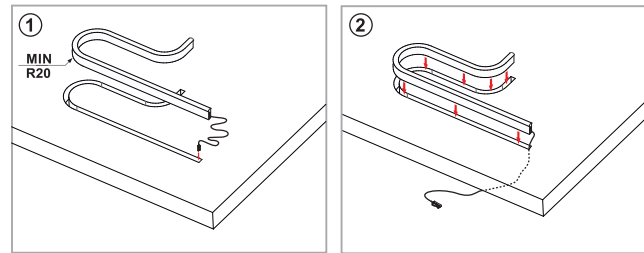

NEON 5x13 FLEX

10.01.89.XY/G/5x13 X: 5 ● Y: 1 ○ 2 ○ 3 ● 4 ● 5 ● 6 ● 8 ○

12VDC
9,6W/m

CW	5200K - 5700K	400 lm/m	60°C - maximum temperature of the LED strip after installation in the furniture board
NW	3500K - 4000K		
WW	2600K - 3100K		
PINK, YELLOW, RED, GREEN, BLUE, VIOLET		20-100 lm/m