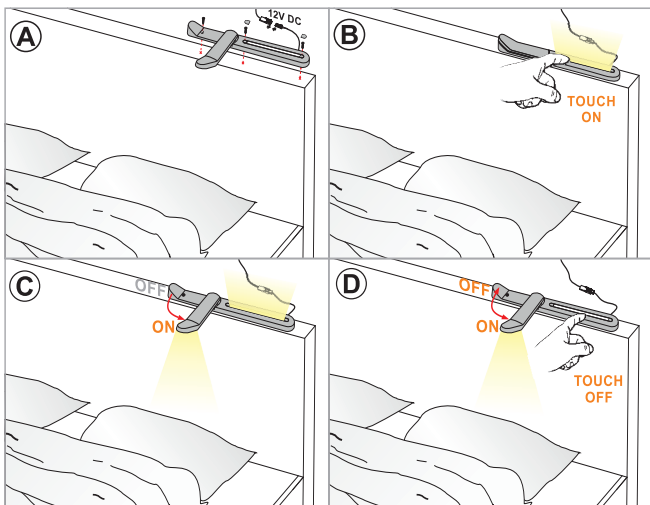

PEAK

10.01.114.XY X: 2 8 Y: 8

NEW 2019

12V DC 2,0W 2m 50+10 lm III EAC