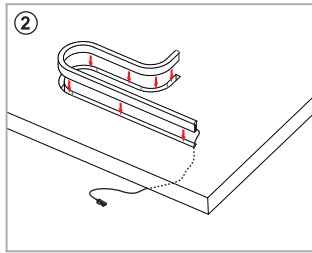

NEON 5x13 FLEX

10.01.89.XY/G/5x13 X: 5 ● Y: 1 ○ 2 ○ 3 ● 4 ● 5 ● 6 ● 8 ○

12VDC
9,6W/m

CW	5200K - 5700K	400 lm/m	60°C - maximum temperature of the LED strip after installation in the furniture board
NW	3500K - 4000K		
WW	2600K - 3100K		
PINK, YELLOW, RED, GREEN, BLUE, VIOLET		20-100 lm/m