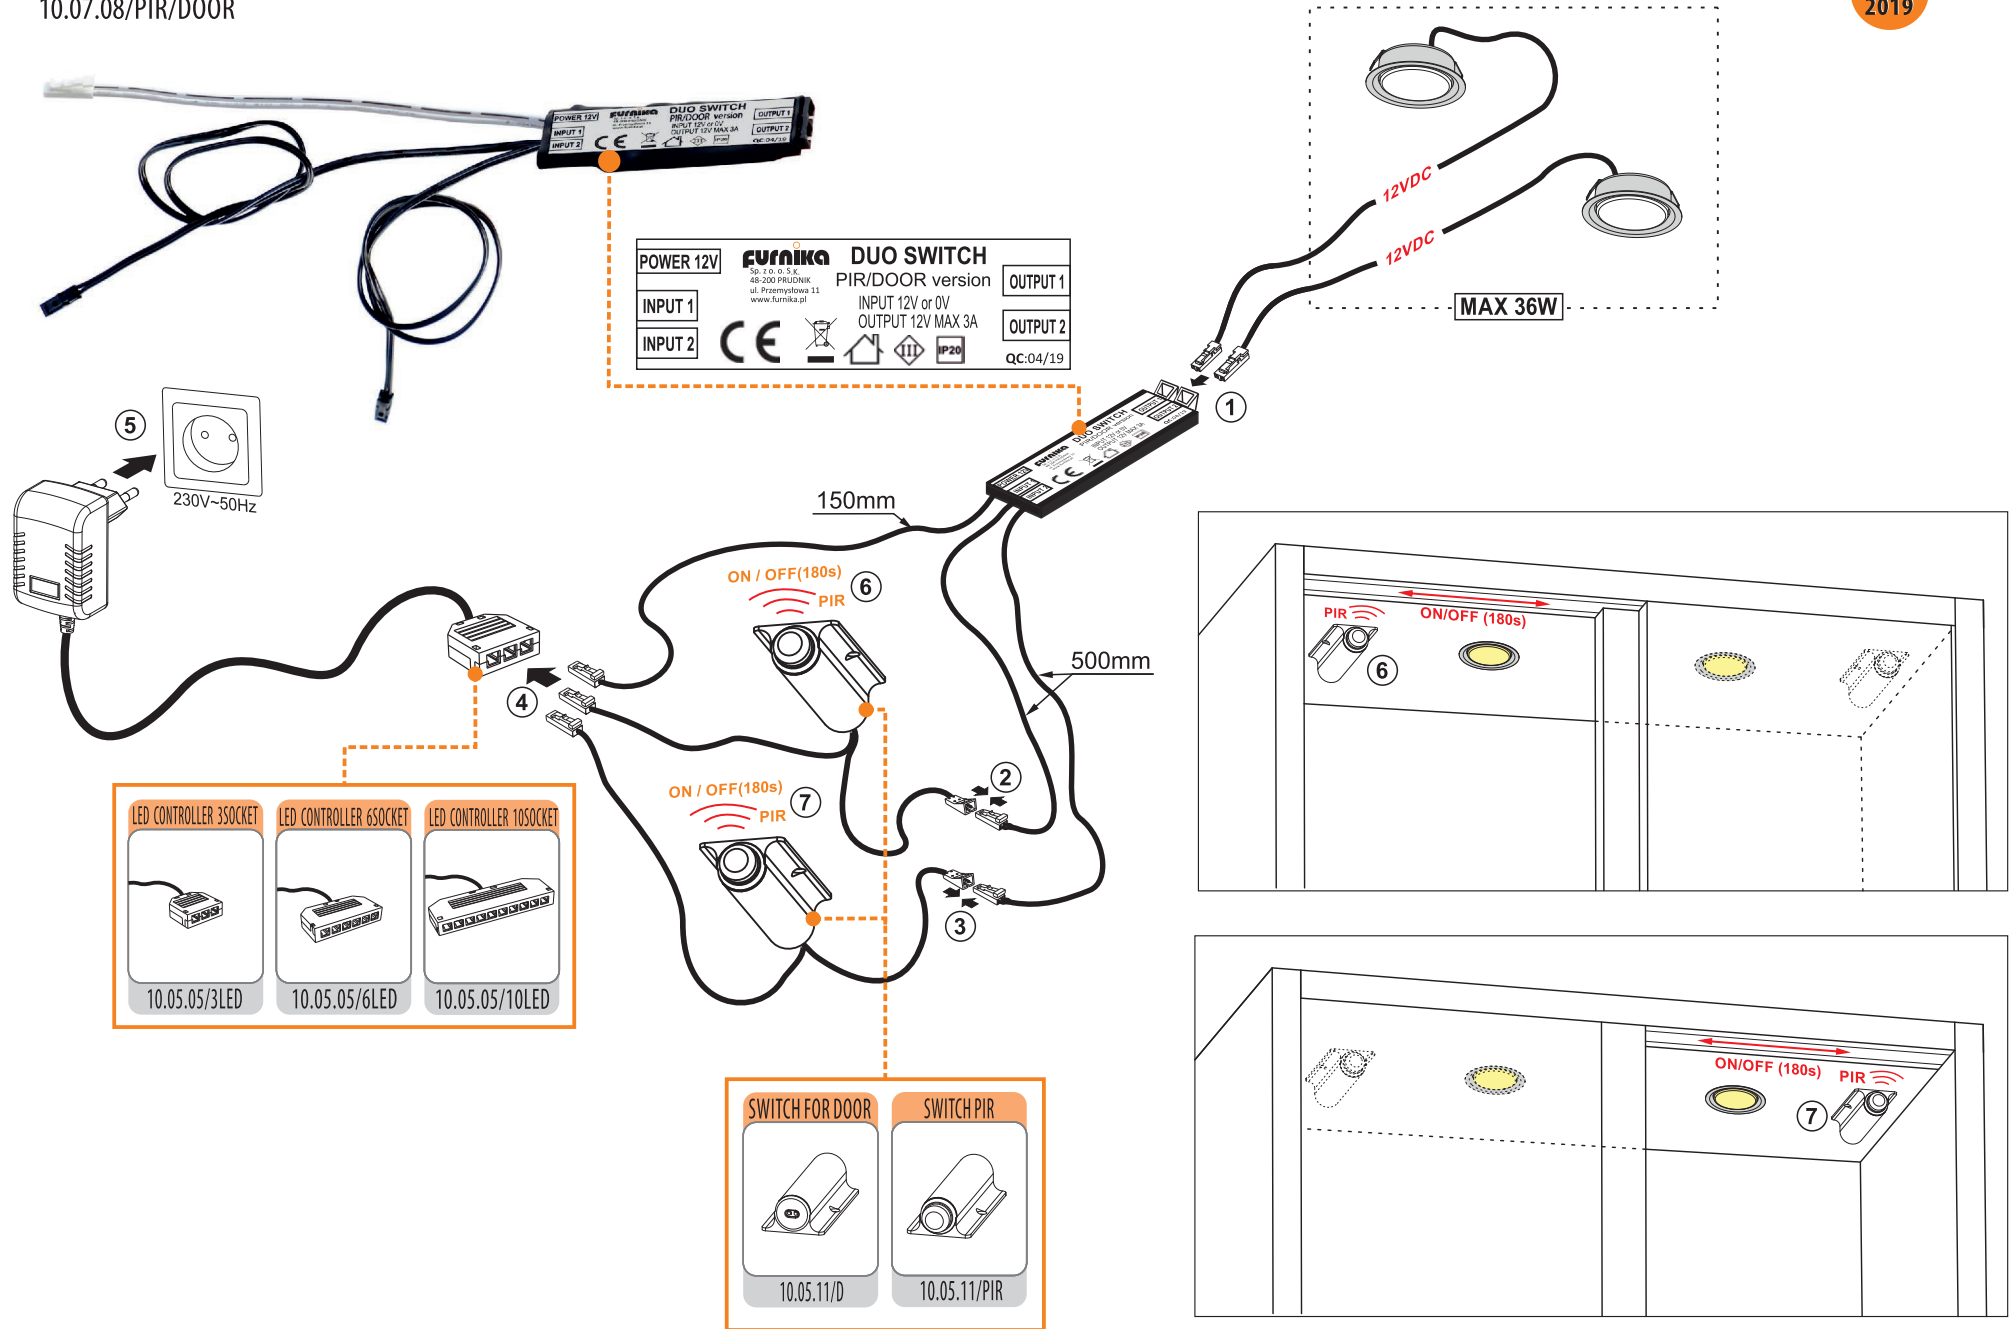

DUO SWITCH PIR

10.07.08/PIR/DOOR

NEW
2019