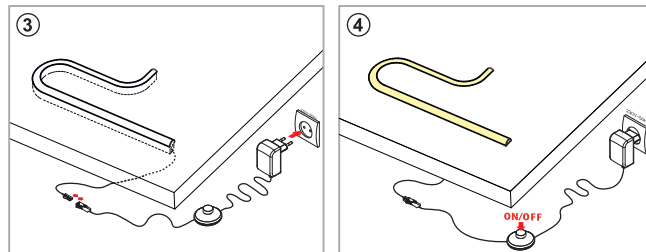

NEON 8x15 FLEX

10.01.89.XY/G/8x15 X: 5 ● Y: 1 ○ 2 ○ 3 ● 4 ● 5 ● 6 ● 8 ○ 9 ●

12VDC
9,6W/m

CW	5200K - 5700K	500 lm/m	60°C - maximum temperature of the LED strip after installation in the furniture board
NW	3500K - 4000K		
WW	2600K - 3100K		
PINK, YELLOW, RED, GREEN, BLUE, VIOLET		20-100 lm/m