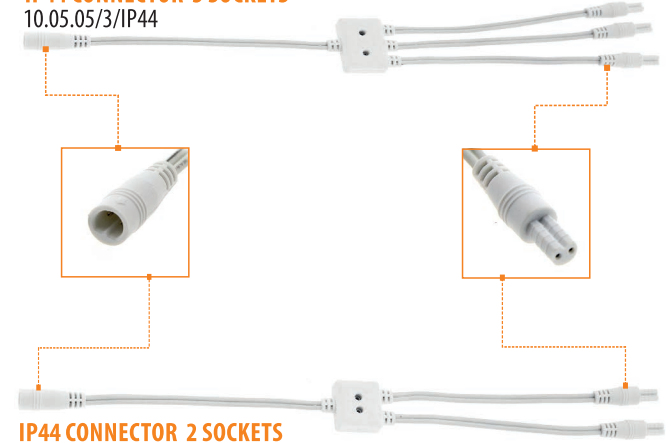

IP44 CONNECTOR 3 SOCKETS

10.05.05/3/IP44

IP44 CONNECTOR 2 SOCKETS

10.05.05/2/IP44