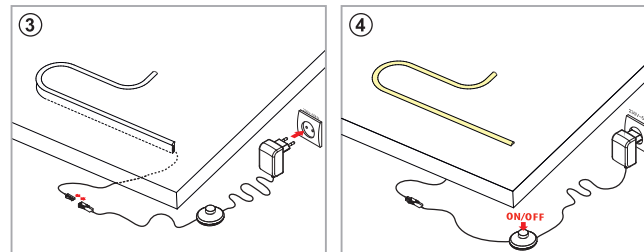

NEON 5x13 FLEX

10.01.89.XY/G/5x13 X: 5 ● Y: 1 ○ 2 ○ 3 ● 4 ● 5 ● 6 ● 8 ○

12VDC
9,6W/m

CW	5200K - 5700K	400 lm/m	60°C - maximum temperature of the LED strip after installation in the furniture board
NW	3500K - 4000K		
WW	2600K - 3100K		
PINK, YELLOW, RED, GREEN, BLUE, VIOLET		20-100 lm/m