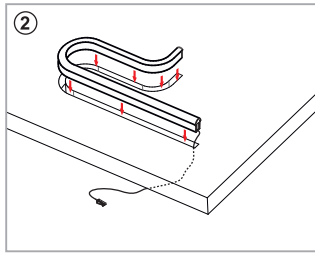

NEON 8x15 FLEX

10.01.89.XY/G/8x15 X: 5 ● Y: 1 ○ 2 ○ 3 ● 4 ● 5 ● 6 ● 8 ○ 9 ●

12VDC
9,6W/m

CW	5200K - 5700K	500 lm/m	60°C - maximum temperature of the LED strip after installation in the furniture board
NW	3500K - 4000K		
WW	2600K - 3100K		
PINK, YELLOW, RED, GREEN, BLUE, VIOLET		20-100 lm/m