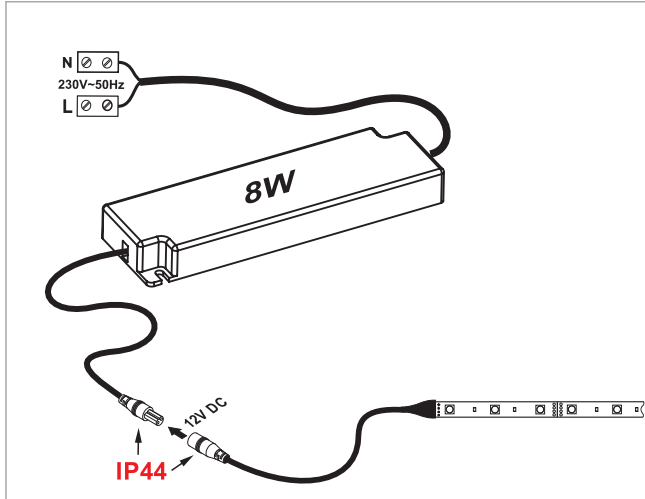

NEW
2019

10.04.04/15W/IP23

10.04.04/15W/IP44

LED DRIVER / IP44

NEW
2019

10.04.04/20W/IP23

10.04.04/20W/IP44

LED DRIVER 30W /IP44