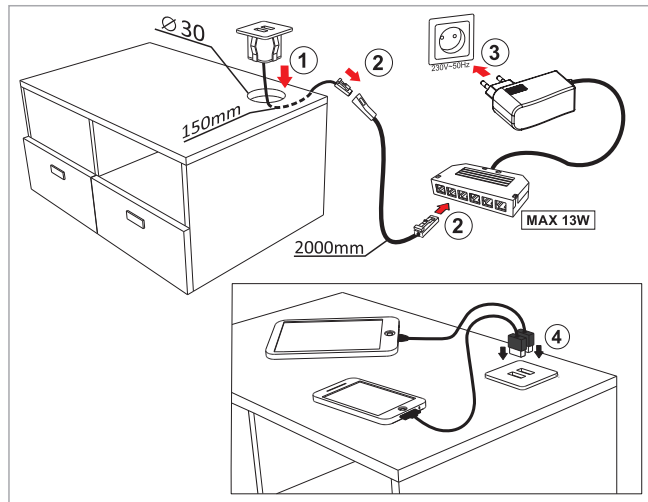

USB CHARGER

10.05.13.X X: 2 4 8 /USB Charger / USB-Ladegerät / USB зарядное устройство