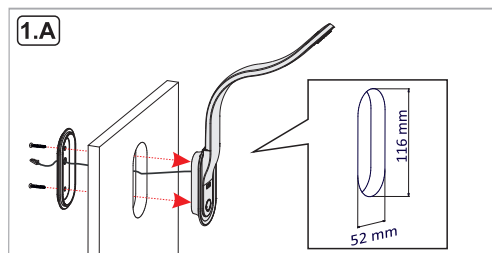

12V DC	1,2W
80 lm	2m
III	USB 5V DC

OUT: 1xUSB 5VDC MAX 1A DRIVER MINIMUM 15W

- A++
- A+
- A
- B
- C
- D
- E

 12V DC	 1,2W
 80 lm	 2m
	

- 12V_{DC} 1,8W
- 80 lm 2m
- III USB 5V_{DC}

OUT: 1xUSB 5VDC MAX 1A DRIVER MINIMUM 15W