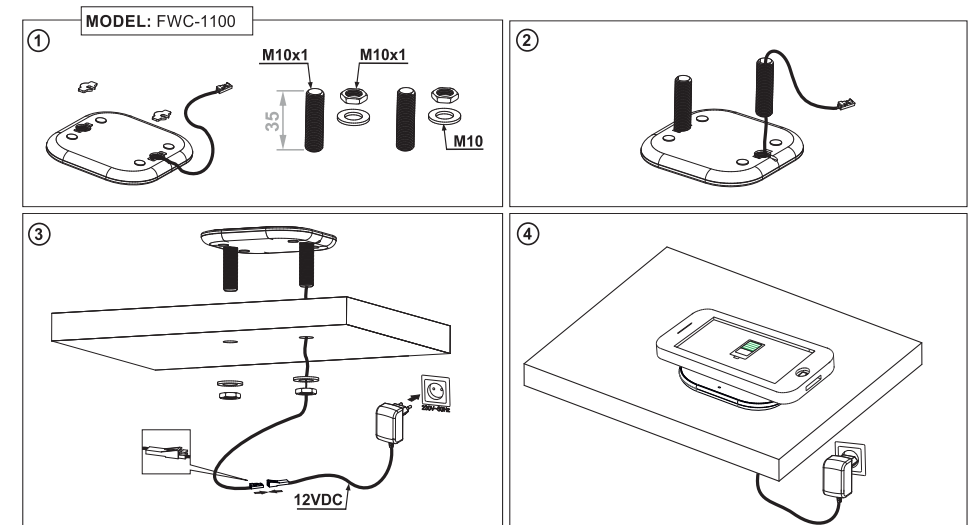

WIRELESS CHARGER / FWC-1100 (screw)

10.05.13/FWC-1100

INPUT: 12VDC
OUTPUT: 5V-1A

Charging standard: Qi WPC V1.4.2

Recommended power of the power supply unit: 15W

Maximum energy consumption of the charger: 1.25 A

Maximum power of the charger: 5 W (5 V 1 A) / 7.5 W for Iphone / 10 W for Samsung