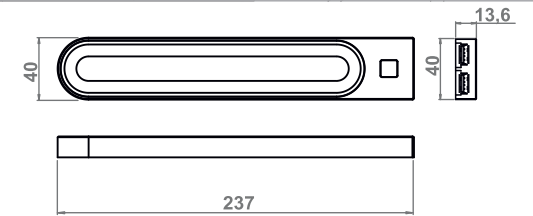

12V DC 42 LED 3,0W 2m 28 lm IP20 III EAC

GABI R

10.01.88.XY X: 2 4 8 Y: 1 2 8

12V DC 42 LED 3,0W 2m 28 lm IP20 III EAC

GABI R/USB

10.01.88.XY/USB X: 2 4 8 Y: 1 2 8

12V DC 42 LED 3,0W 2m 28 lm IP20 III EAC 5V DC MAX 1A DRIVER MINIMUM 15W