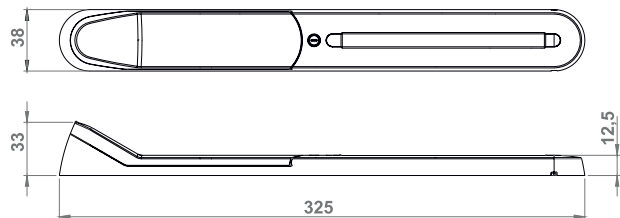

PEAK

10.01.114.XY X: 2 8 Y: 8

NEW 2019

12V DC 2,0W 2m 50+10 lm III EAC