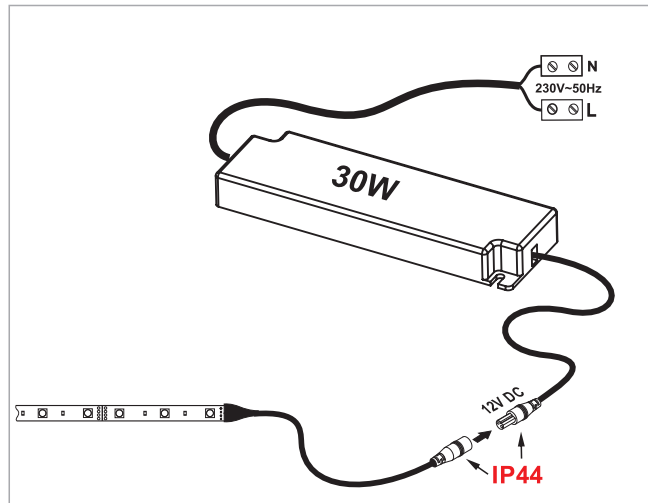

LED DRIVER 30W /IP44

**NEW
2019**

10.04.04/30W/IP44