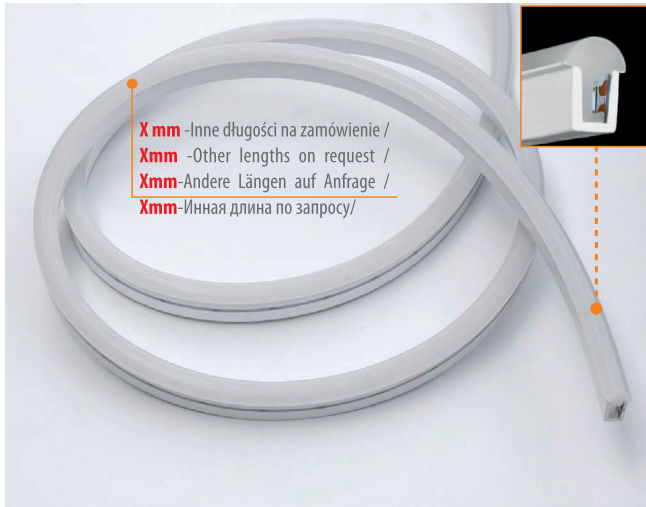

NEON 8x15 FLEX

10.01.89.XY/G/8x15 X: 5 ● Y: 1 ○ 2 ○ 3 ● 4 ● 5 ● 6 ● 8 ○ 9 ●

12VDC
9,6W/m

CW	5200K - 5700K	500 lm/m	60°C - maximum temperature of the LED strip after installation in the furniture board
NW	3500K - 4000K		
WW	2600K - 3100K		
PINK, YELLOW, RED, GREEN, BLUE, VIOLET		20-100 lm/m