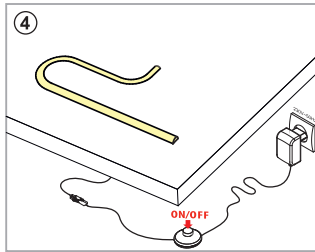

NEON 8x15 FLEX

10.01.89.XY/G/8x15 X: 5 ● Y: 1 ○ 2 ○ 3 ● 4 ● 5 ● 6 ● 8 ○ 9 ●

12VDC
9,6W/m

CW	5200K - 5700K	500 lm/m	60°C - maximum temperature of the LED strip after installation in the furniture board
NW	3500K - 4000K		
WW	2600K - 3100K		
PINK, YELLOW, RED, GREEN, BLUE, VIOLET		20-100 lm/m