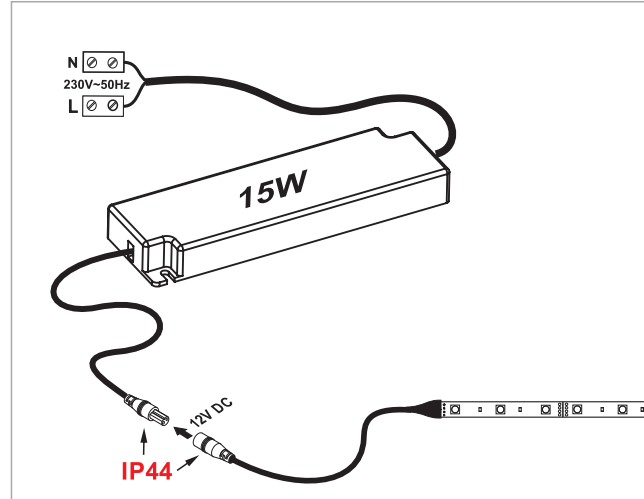

NEW
2019

10.04.04/15W/IP23

10.04.04/15W/IP44

LED DRIVER / IP44

NEW
2019

10.04.04/20W/IP23

10.04.04/20W/IP44

LED DRIVER 30W /IP44