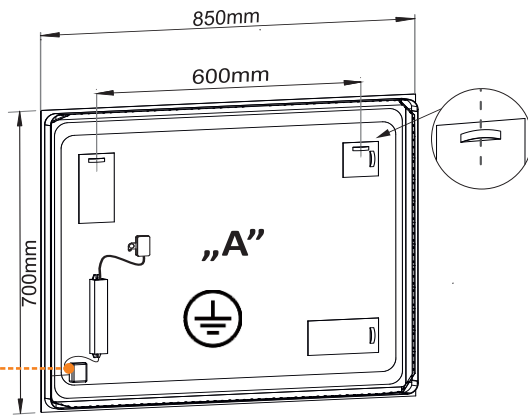

RONDO D

10.01.62.XY/D X: 2 Y: 1 2 3 4 5 6 7

RONDO S

10.01.61.XY/S X: 2 Y: 1 2 3 4 5 6

MIRROR

10.01.73.Y/700x850

	6500K	ON OFF			
	280 lm	15 000	30 000h	<1s	850x700x30 [mm]
A		120°	kWh/1000h	IN : 230V~50Hz ;	OUT LED : 12VDC MAX 30,0W
			33,0		