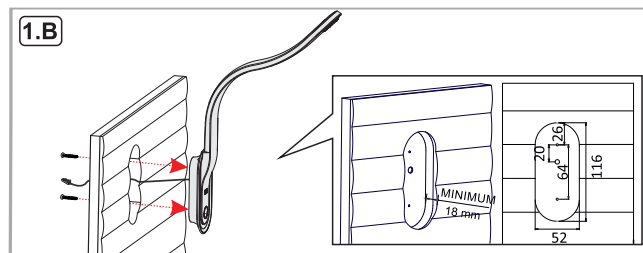

12V DC	1,2W
80 lm	2m
III	USB 5V DC

OUT: 1xUSB 5VDC MAX 1A DRIVER MINIMUM 15W

- A++
- A+
- A
- B
- C
- D
- E

 12V DC	 1,2W
 80 lm	 2m
	

- 12V_{DC} 1,8W
- 80 lm 2m
- III USB 5V_{DC}

OUT: 1xUSB 5VDC MAX 1A DRIVER MINIMUM 15W