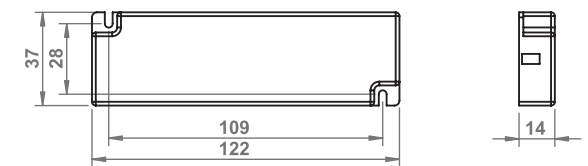

NEW
2019

10.04.04/15W/IP23

10.04.04/15W/IP44

LED DRIVER / IP44

NEW
2019

10.04.04/20W/IP23

10.04.04/20W/IP44

LED DRIVER 30W /IP44