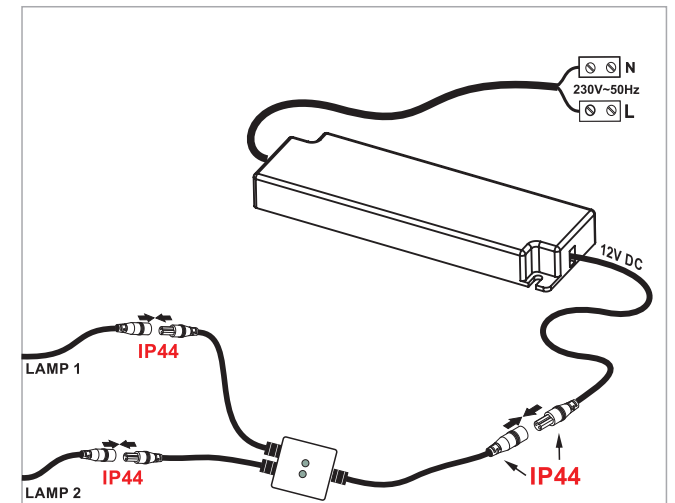

LED DRIVER 30W /IP44

**NEW
2019**

10.04.04/30W/IP44

LED DRIVER 40W /IP44

**NEW
2019**

10.04.04/40W/IP44

IP44 CONNECTOR SOCKETS

**NEW
2019**

IP44 CONNECTOR 3 SOCKETS

10.05.05/3/IP44

IP44 CONNECTOR 2 SOCKETS

10.05.05/2/IP44