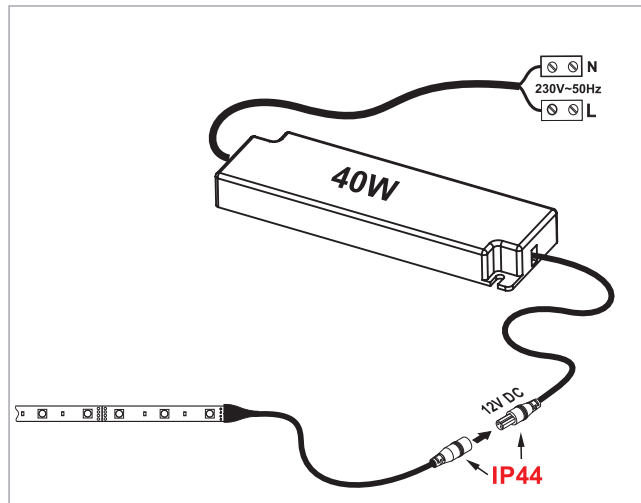

**NEW
2019**

10.04.04/30W/IP44

LED DRIVER 40W /IP44

**NEW
2019**

10.04.04/40W/IP44

IP44 CONNECTOR SOCKETS

**NEW
2019**

IP44 CONNECTOR 3 SOCKETS