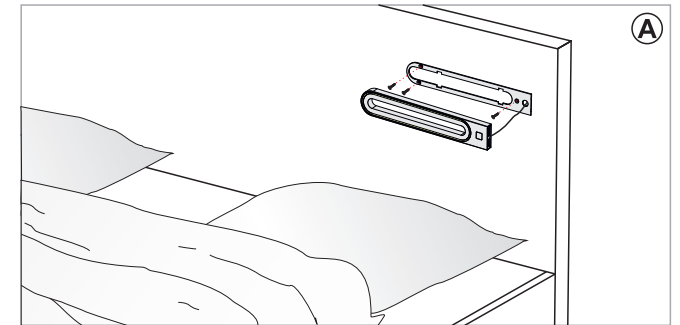

12V DC 42 LED 3,0W 2m 28 lm IP20 III EAC

GABI R

10.01.88.XY X: 2 4 8 Y: 1 2 8

12V DC 42 LED 3,0W 2m 28 lm IP20 III EAC

GABI R/USB

10.01.88.XY/USB X: 2 4 8 Y: 1 2 8

12V DC 42 LED 3,0W 2m 28 lm IP20 III EAC 5V DC MAX 1A DRIVER MINIMUM 15W