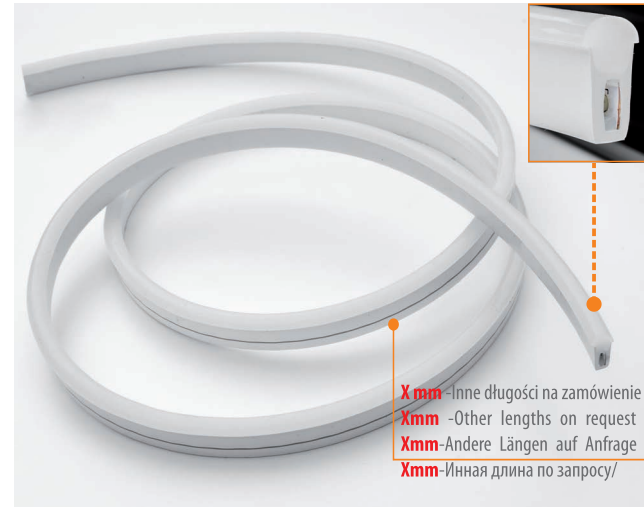

NEON 5x13 FLEX

10.01.89.XY/G/5x13 X: 5 ● Y: 1 ○ 2 ○ 3 ● 4 ● 5 ● 6 ● 8 ○

12VDC
9,6W/m

CW	5200K - 5700K	400 lm/m	60°C - maximum temperature of the LED strip after installation in the furniture board
NW	3500K - 4000K		
WW	2600K - 3100K		
PINK, YELLOW, RED, GREEN, BLUE, VIOLET		20-100 lm/m