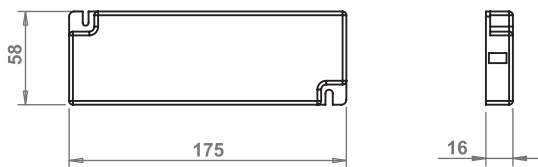

LED DRIVER 30W /IP44

**NEW
2019**

10.04.04/30W/IP44