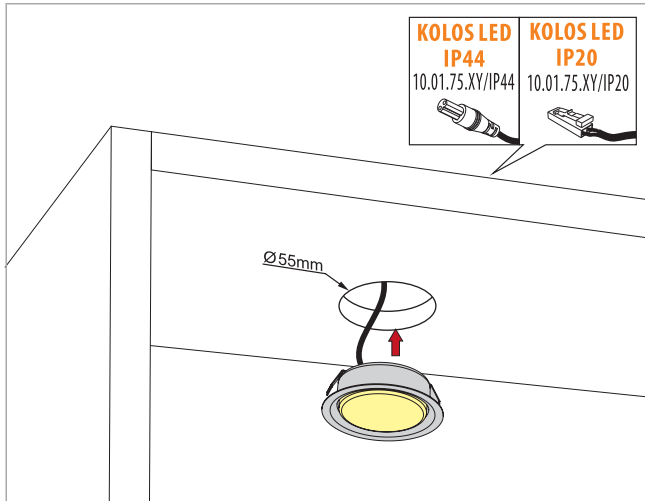

FLEXIBLE LED TAPE

2835-20D || 8mm || 100LED/5m || IP20 || 1,6W/m

2835-60D || 8mm || 300LED/5m || IP44 || 4,8W/m-SILICON

2835-120D || 8mm || 600LED/5m || IP20 || 9,6W/m

3014-60D || 8mm || 300LED/5m || IP20 || 5,6W/m

3014-120D || 8mm || 600LED/5m || IP20 || 11,2W/m

5050-60D || 8mm || 300LED/5m || IP20 || 14,4W/m

5630-60D || 8mm || 300LED/5m || IP20 || 16,0W/m

3014-120 || 8mm || 600LED/5m || IP20 || 11,2W/m -SIDE VIEW

3014-60 || 8mm || 300LED/5m || IP20 || 5,6W/m -SIDE VIEW

RGB-5050-30 || 8mm || 150LED/5m || IP20 || 7,2W/m

RGB-5050-30 || 10mm || 150LED/5m || IP44 || 7,2W/m-SILICON

RGB-5050-60 || 8mm || 150LED/5m || IP20 || 14,4W/m