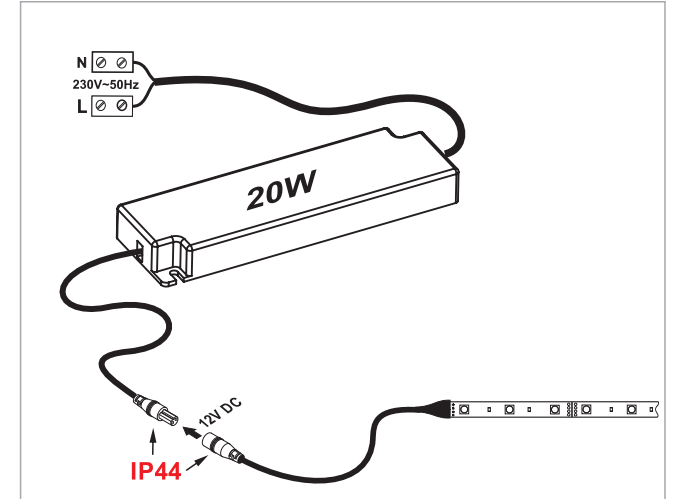

NEW
2019

10.04.04/15W/IP23

10.04.04/15W/IP44

LED DRIVER / IP44

NEW
2019

10.04.04/20W/IP23

10.04.04/20W/IP44

LED DRIVER 30W /IP44