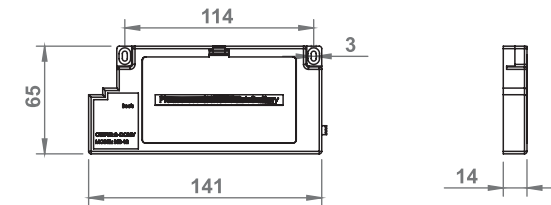

BATTERY BOX

10.06.04 /Бокс питания на батареях

BATTERY 8x1,5V AAA output 12V DC III EAC