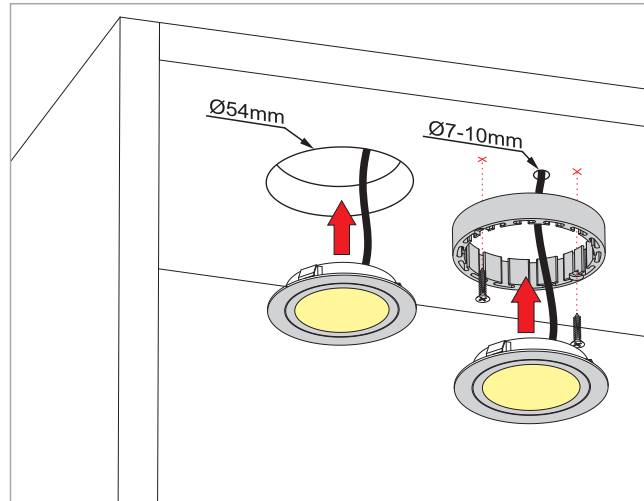

FLEXIBLE LED TAPE

2835-20D || 8mm || 100LED/5m || IP20 || 1,6W/m

2835-60D || 8mm || 300LED/5m || IP44 || 4,8W/m-SILICON

2835-120D || 8mm || 600LED/5m || IP20 || 9,6W/m

3014-60D || 8mm || 300LED/5m || IP20 || 5,6W/m

3014-120D || 8mm || 600LED/5m || IP20 || 11,2W/m

5050-60D || 8mm || 300LED/5m || IP20 || 14,4W/m

5630-60D || 8mm || 300LED/5m || IP20 || 16,0W/m

3014-120 || 8mm || 600LED/5m || IP20 || 11,2W/m -SIDE VIEW

3014-60 || 8mm || 300LED/5m || IP20 || 5,6W/m -SIDE VIEW

RGB-5050-30 || 8mm || 150LED/5m || IP20 || 7,2W/m

RGB-5050-30 || 10mm || 150LED/5m || IP44 || 7,2W/m-SILICON

RGB-5050-60 || 8mm || 150LED/5m || IP20 || 14,4W/m