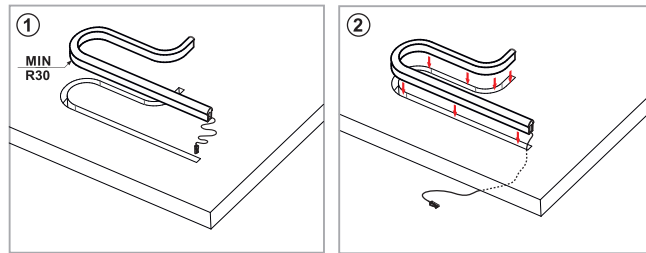

NEON 8x15 FLEX

10.01.89.XY/G/8x15 X: 5 ● Y: 1 ○ 2 ○ 3 ● 4 ● 5 ● 6 ● 8 ○ 9 ●

12VDC
9,6W/m

CW	5200K - 5700K	500 lm/m	60°C - maximum temperature of the LED strip after installation in the furniture board
NW	3500K - 4000K		
WW	2600K - 3100K		
PINK, YELLOW, RED, GREEN, BLUE, VIOLET		20-100 lm/m