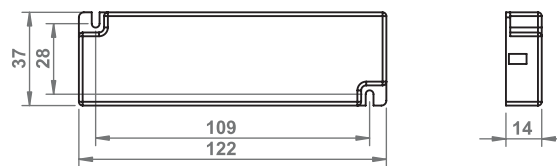

NEW
2019

10.04.04/15W/IP23

10.04.04/15W/IP44

LED DRIVER / IP44

NEW
2019

10.04.04/20W/IP23

10.04.04/20W/IP44

LED DRIVER 30W /IP44