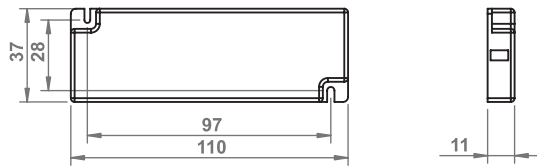

NEW
2019

10.04.04/15W/IP23

10.04.04/15W/IP44

LED DRIVER / IP44

NEW
2019

10.04.04/20W/IP23

10.04.04/20W/IP44

LED DRIVER 30W /IP44