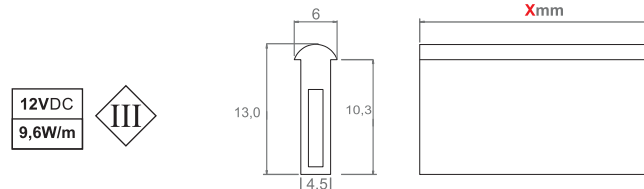

NEON 5x13 FLEX

10.01.89.XY/G/5x13 X: 5 ● Y: 1 ○ 2 ○ 3 ● 4 ● 5 ● 6 ● 8 ○

12VDC
9,6W/m

CW	5200K - 5700K	400 lm/m	60°C - maximum temperature of the LED strip after installation in the furniture board
NW	3500K - 4000K		
WW	2600K - 3100K		
PINK, YELLOW, RED, GREEN, BLUE, VIOLET		20-100 lm/m