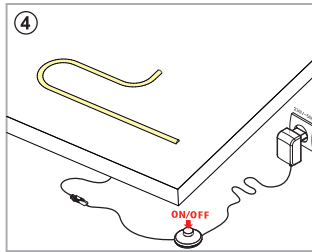

NEON 5x13 FLEX

10.01.89.XY/G/5x13 X: 5 ● Y: 1 ○ 2 ○ 3 ● 4 ● 5 ● 6 ● 8 ○

12VDC
9,6W/m

CW	5200K - 5700K	400 lm/m	60°C - maximum temperature of the LED strip after installation in the furniture board
NW	3500K - 4000K		
WW	2600K - 3100K		
PINK, YELLOW, RED, GREEN, BLUE, VIOLET		20-100 lm/m